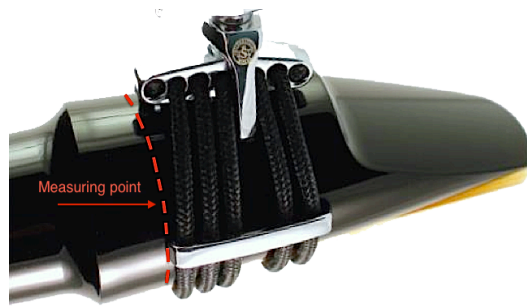

SILVERSTEIN

WORKS

By Mouthpiece Make / Model			
Maker	Instrument	Model	Silverstein Ligature
German/Austrian	Bb Clarinet	-	<i>Bb Clarinet XS*</i>
Eb Clarinet	Eb Clarinet	-	<i>Eb Clarinet*</i>
Bass Clarinet	Bass Clarinet	-	Bass Clarinet
AW-Reeds	Eb Clarinet	Eb Clarinet	<i>Eb Clarinet*</i>
	Bb Clarinet	Bb Clarinet	<i>Bb Clarinet XS*</i>
Beechler	Bb Clarinet	Diamond Inlay	Bb Clarinet Smalll
Buffet	Bb Clarinet	Crampon	Bb Clarinet Smalll
	Bb Clarinet	R13	Bb Clarinet Medium
Behn	Bb Clarinet	Vintage	Bb Clarinet Medium
Backun	Bb Clarinet	Eddie Daniels, Medel L	Bb Clarinet Medium
Clark-Fobes	Bb Clarinet	Nova	Bb Clarinet Medium
Lelandais	Bb Clarinet	-	Bb Clarinet Medium
Meyer Bros	Bb Clarinet	New York	Bb Clarinet Medium
Otto Link	Bb Clarinet	Tone Edge	Bb Clarinet Smalll
Rico	Bb Clarinet	La Voz	Bb Clarinet Medium
	Bb Clarinet	Reserve XO	Bb Clarinet Smalll
	Bb Clarinet	Reserve X5	Bb Clarinet Medium

Measurement			
Diameter (mm)	Circumference		Silverstein Ligature
	mm	Inches	
23.34 - 24.84	72.7 - 77.4	2.86 - 3.05	Eb Clarinet*
24.34 - 25.84	75.8 - 80.6	2.99 - 3.17	Bb Clarinet XS*
25.34 - 26.84	79.0 - 83.7	3.11 - 3.30	Bb Clarinet Small
26.34 - 27.84	82.1 - 86.8	3.24 - 3.42	Bb Clarinet Medium
33.34 - 34.84	104.1 - 108.8	4.10 - 4.29	Bass Clarinet